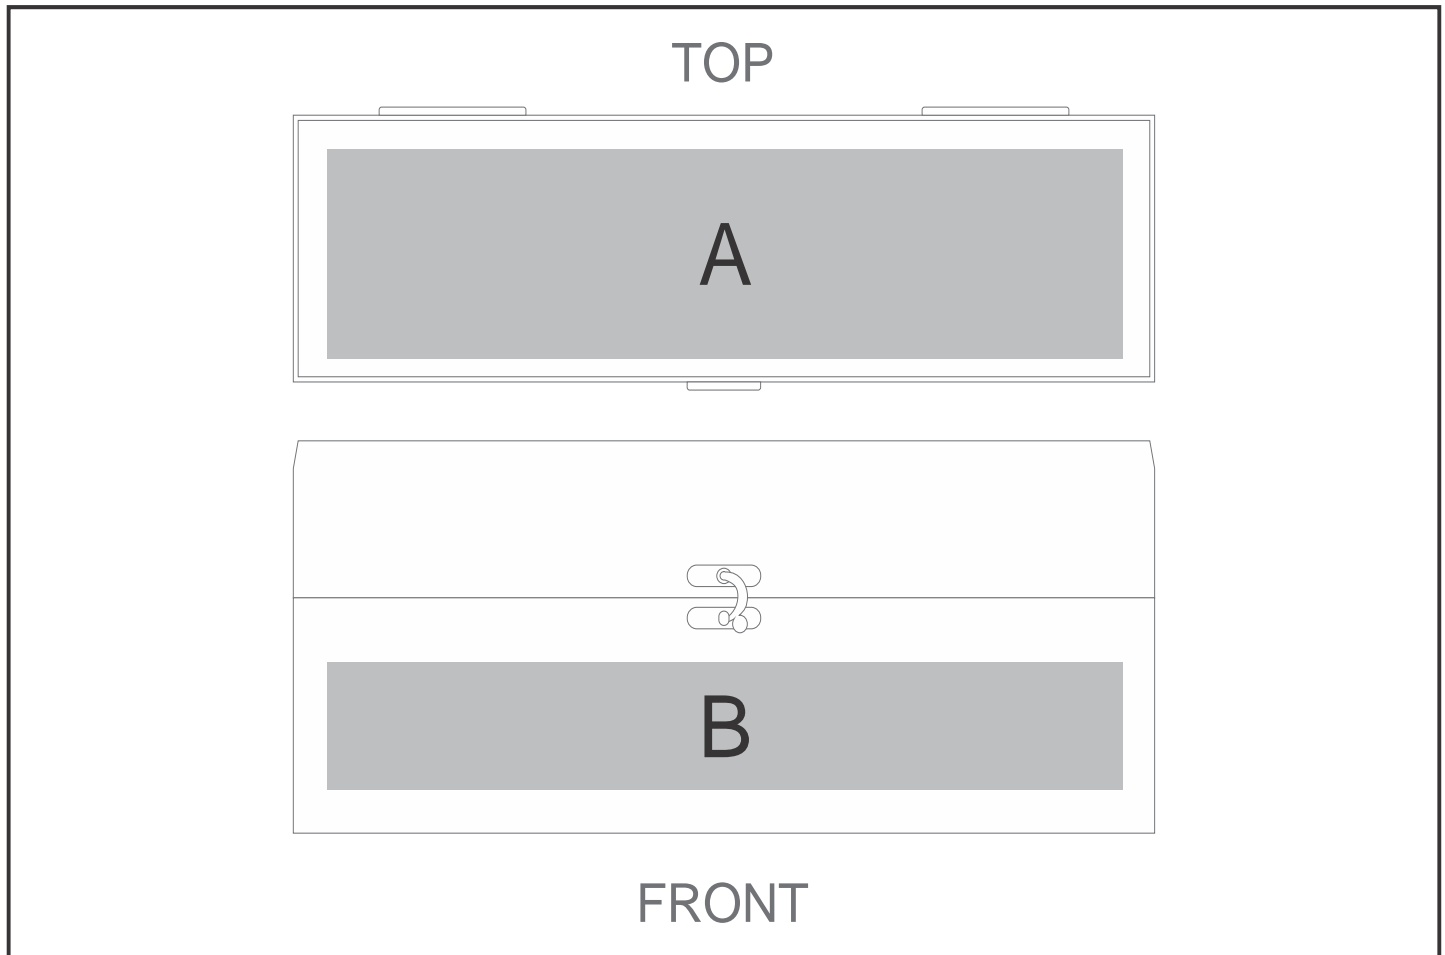

LS-6700

Okiyo Wainoka Bamboo Wine Set

Need to know:

Includes 1-Position Laser Engraving (setup fees apply)

- **Laser Colour:** Tonal.

- Due to tonal variations in the wood the laser engraving will vary from one item to the next and will likely vary in the same item.

- Texture of Item will affect the quality of Screen Print.

Branding Options:

Position	Branding Method (Branding Code)	No. of Colours	Dimension
A	Laser Engraving (LC)	N/A	320mm wide x 80mm high
A	Screen Print (SC)	1 Colour	280mm wide x 70mm high
B	Laser Engraving (LC)	N/A	320mm wide x 55mm high